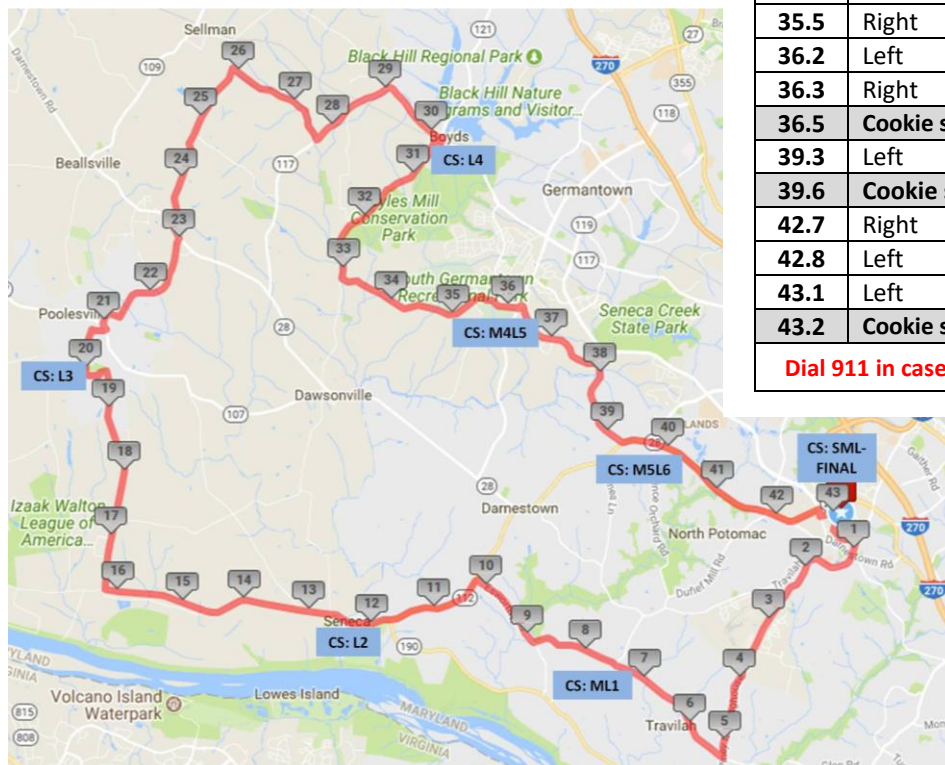

The Tree House Tour de Cookie LONG ROUTE (43 miles)

Welcome Tour de Cookie LONG ROUTE riders! Your course will take you out through scenic Montgomery County and the Agricultural Reserve. You'll enjoy a total of seven cookie stands along the way (see list and map below).

Map below is for general reference; not intended for navigation.

Tour de Cookie – LONG ROUTE (43 miles)			
Total Miles	Direction	Road	Leg
0.0	Left	Broschart Rd	0.3
0.3	Left	Medical Center Dr	0.4
0.7	Right	Medical Center Way	0.1
0.8	Right	Shady Grove Rd	1.9
2.7	Straight	Becomes Piney Meetinghouse Rd	2.6
5.3	Right	Glen Rd	1.9
7.2	Cookie stand! (Greenbriar Local Park)		1.0
8.2	Straight	Becomes Query Mill Rd	0.6
8.8	Right	Esworthy Rd	1.4
10.2	Left	Seneca Rd	1.5
11.7	Straight	Becomes River Rd (MD-190)	0.7
12.4	Cookie stand! (old Pooles General Store)		3.8
16.2	Right	Hughes Rd	3.4
19.6	Left	Tom Fox Av	0.1
19.7	Right	Hoskinson Rd	0.2
19.9	RESTROOMS/cookie stand! (EE Halmos Park)		0.7
20.6	Right	Wootton Av	0.3
20.9	Left	Fisher Av (MD-107)	0.1
21.0	Right	Cattail Rd	0.2
21.2	Right	TRO Cattail Rd	1.8
23.0	Left	Darnestown Rd (MD-28)	0.3
23.3	Right	Peach Tree Rd	2.6
25.9	Right	Whites Store Rd	1.8
27.7	Left	Bucklodge Rd (MD-117)	1.5
29.2	Straight	Becomes Barnesville Rd	1.0
30.2	Right	TRO Barnesville Rd (MD-117)	0.1
30.3	Right	Clopper Rd	0.1
30.4	Straight	Becomes White Ground Rd	0.2
30.6	RESTROOMS/cookie stand! (Boyd's Presby.)		2.6
33.2	Left	Schaeffer Rd	2.3
35.5	Right	Germantown Park Dr (1 st exit)	0.7
36.2	Left	Germantown Rd	0.1
36.3	Right	Riffle Ford Rd	0.2
36.5	Cookie stand! (Germantown Baptist Church)		2.8
39.3	Left	Darnestown Rd (MD-28)	0.3
39.6	Cookie stand! (Quince Orchard HS)		3.1
42.7	Right	Great Seneca Hwy	0.1
42.8	Left	Blackwell Rd	0.3
43.1	Left	Broschart Rd	0.1
43.2	Cookie stand & FINISH LINE! Enjoy the Expo!		---