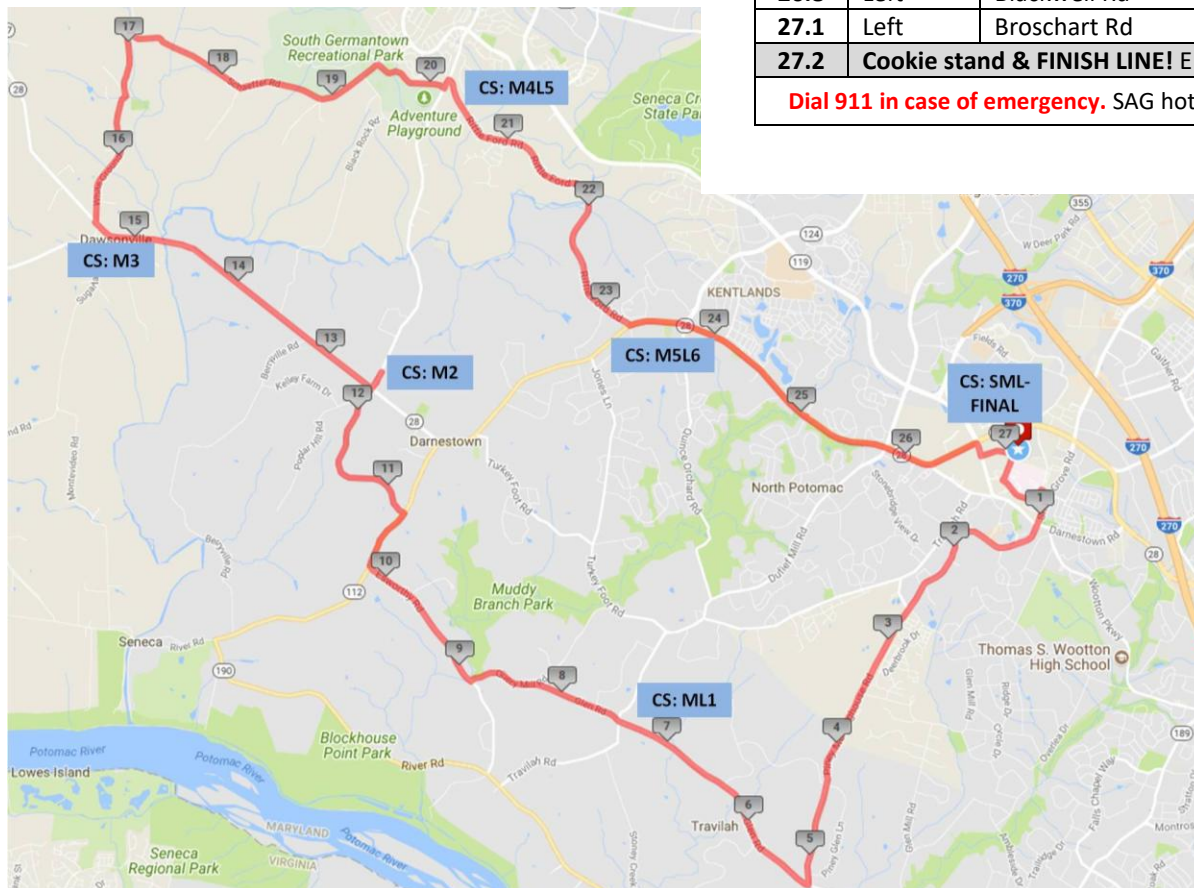

The Tree House Tour de Cookie MEDIUM ROUTE (27 miles)

Welcome Tour de Cookie MEDIUM ROUTE riders!
Your course will take you through portions of scenic Montgomery County. You'll enjoy a total of six cookie stands along the way (see list and map below).

Use the cue sheet at right to navigate your route. Directional signs will also be posted at key intersections, but **stay alert: signs sometimes get removed**. Please use caution, obey all traffic laws, and enjoy your ride!

Map below is for general reference; not intended for navigation.

Tour de Cookie – MEDIUM ROUTE (27 miles)			
Total Miles	Direction	Road	Leg
0.0	Left	Broschart Rd	0.3
0.3	Left	Medical Center Dr	0.4
0.7	Right	Medical Center Way	0.1
0.8	Right	Shady Grove Rd	1.9
2.7	Straight	Becomes Piney Meetinghouse Rd	2.6
5.3	Right	Glen Rd	1.9
7.2	Cookie stand! (Greenbriar Local Park)		1.0
8.2	Straight	Becomes Query Mill Rd	0.6
8.8	Right	Esworthy Rd	1.4
10.2	Right	Seneca Rd	0.5
10.7	Left	Spring Meadows Dr	1.5
12.2	Straight	Becomes Germantown Rd	0.2
12.4	RESTROOMS/cookie stand! (Seneca Academy)		0.0
12.4	Left	Germantown Rd	0.2
12.6	Right	Darnestown Rd (MD-28)	2.8
15.4	Cookie stand! (Darnestown & White Ground)		0.0
15.4	Right	White Ground Rd (sign missing!)	1.7
17.1	Right	Schaeffer Rd	2.4
19.5	Right	Germantown Park Dr (1 st exit)	0.5
20.0	RESTROOMS (Adventure Playground)		0.1
20.1	Left	Germantown Rd	0.1
20.2	Right	Riffle Ford Rd	0.2
20.4	Cookie stand! (Germantown Baptist Church)		2.8
23.2	Left	Darnestown Rd (MD-28)	0.3
23.5	Cookie stand! (Quince Orchard HS)		3.2
26.7	Right	Great Seneca Hwy	0.1
26.8	Left	Blackwell Rd	0.3
27.1	Left	Broschart Rd	0.1
27.2	Cookie stand & FINISH LINE! Enjoy the Expo!		---